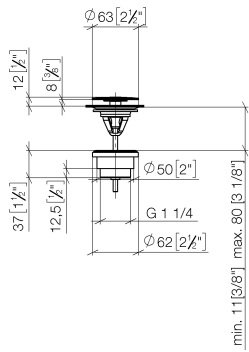

## Basin Waste without press-closing 1 1/4" - Dark Chrome

---

IMO

10 126 970

Only suitable for sinks without an overflow.

10 126 970

mm [inches]

10 126 970